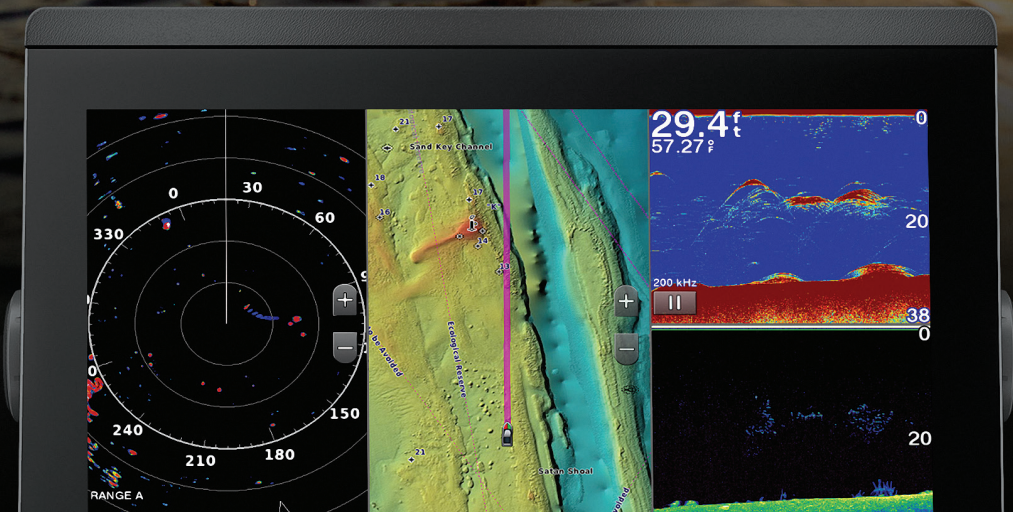

PLOT YOUR PARADISE.
REEL 'EM IN.

A higher-resolution IPS display and edge-to-edge glass that shows your sonar in vibrant, detailed color. Start plotting.

GPSMAP® 1243xsv
Available in 7", 9" or 12" displays